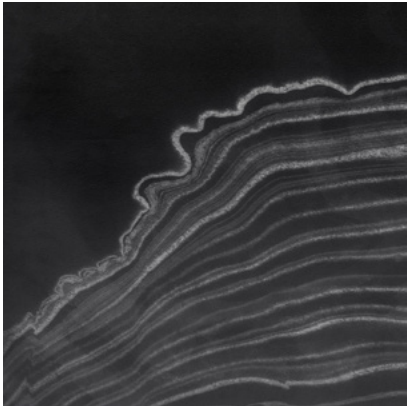

Calico

SUMI

Tear Sheet

Sumi is an illusion of water's invisible movements.

CURRENT

FLOW

PEBBLE

SALT

STONE

SWELL

TEMPEST

Sumi Tempest

Suitable for residential and commercial projects

COLOR
Tempest

STOCK
Made to order

REPEAT
Non-repeating

CONTACT
sales@calicowallpaper.com
+1 718 243 1705
57 Lispenard Street
New York, NY 10013 USA

ITEM
2707

MINIMUM
1 panel

LEAD TIME
4 weeks to print

CONTENT
Type II PVC-Free

MAINTENANCE
Water-based cleanser

ORIGIN
USA

DISCLAIMER
Panel maps represent mural artwork only. Reference the physical sample for color and texture.

PANEL WIDTH
51" / 1295 mm trimmed

FLAMMABILITY
ASTM E84 Adhered Class A

DETAILS
Custom options available