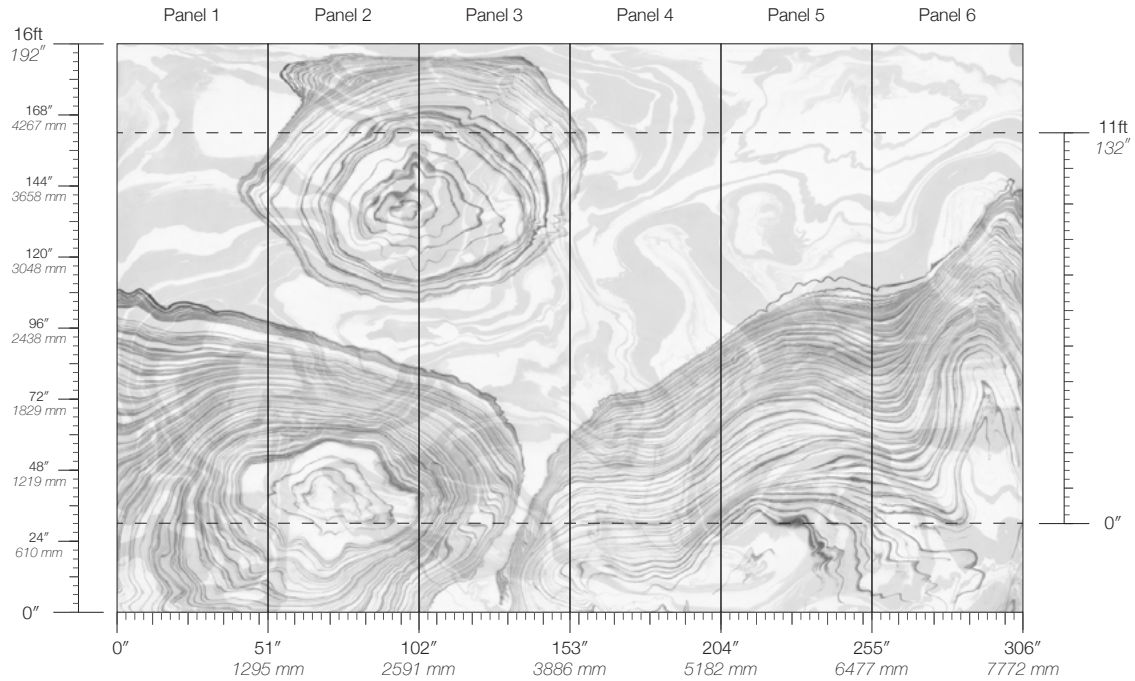

Sumi Tempest

Suitable for residential and commercial projects

COLOR
Tempest

STOCK
Made to order

REPEAT
Non-repeating

CONTACT
sales@calicowallpaper.com
+1 718 243 1705
57 Lispenard Street
New York, NY 10013 USA

ITEM
2707

MINIMUM
1 panel

LEAD TIME
4 weeks to print

CONTENT
Type II PVC-Free

MAINTENANCE
Water-based cleanser

ORIGIN
USA

DISCLAIMER
Panel maps represent mural artwork only. Reference the physical sample for color and texture.

PANEL WIDTH
51" / 1295 mm trimmed

FLAMMABILITY
ASTM E84 Adhered Class A

DETAILS
Custom options available

PANEL HEIGHT
132" / 3353 mm standard
192" / 4877 mm extended

ENVIRONMENTAL
Recycled Content, Phthalate Free
Low VOC, HPD Available

PRICE
Available upon request